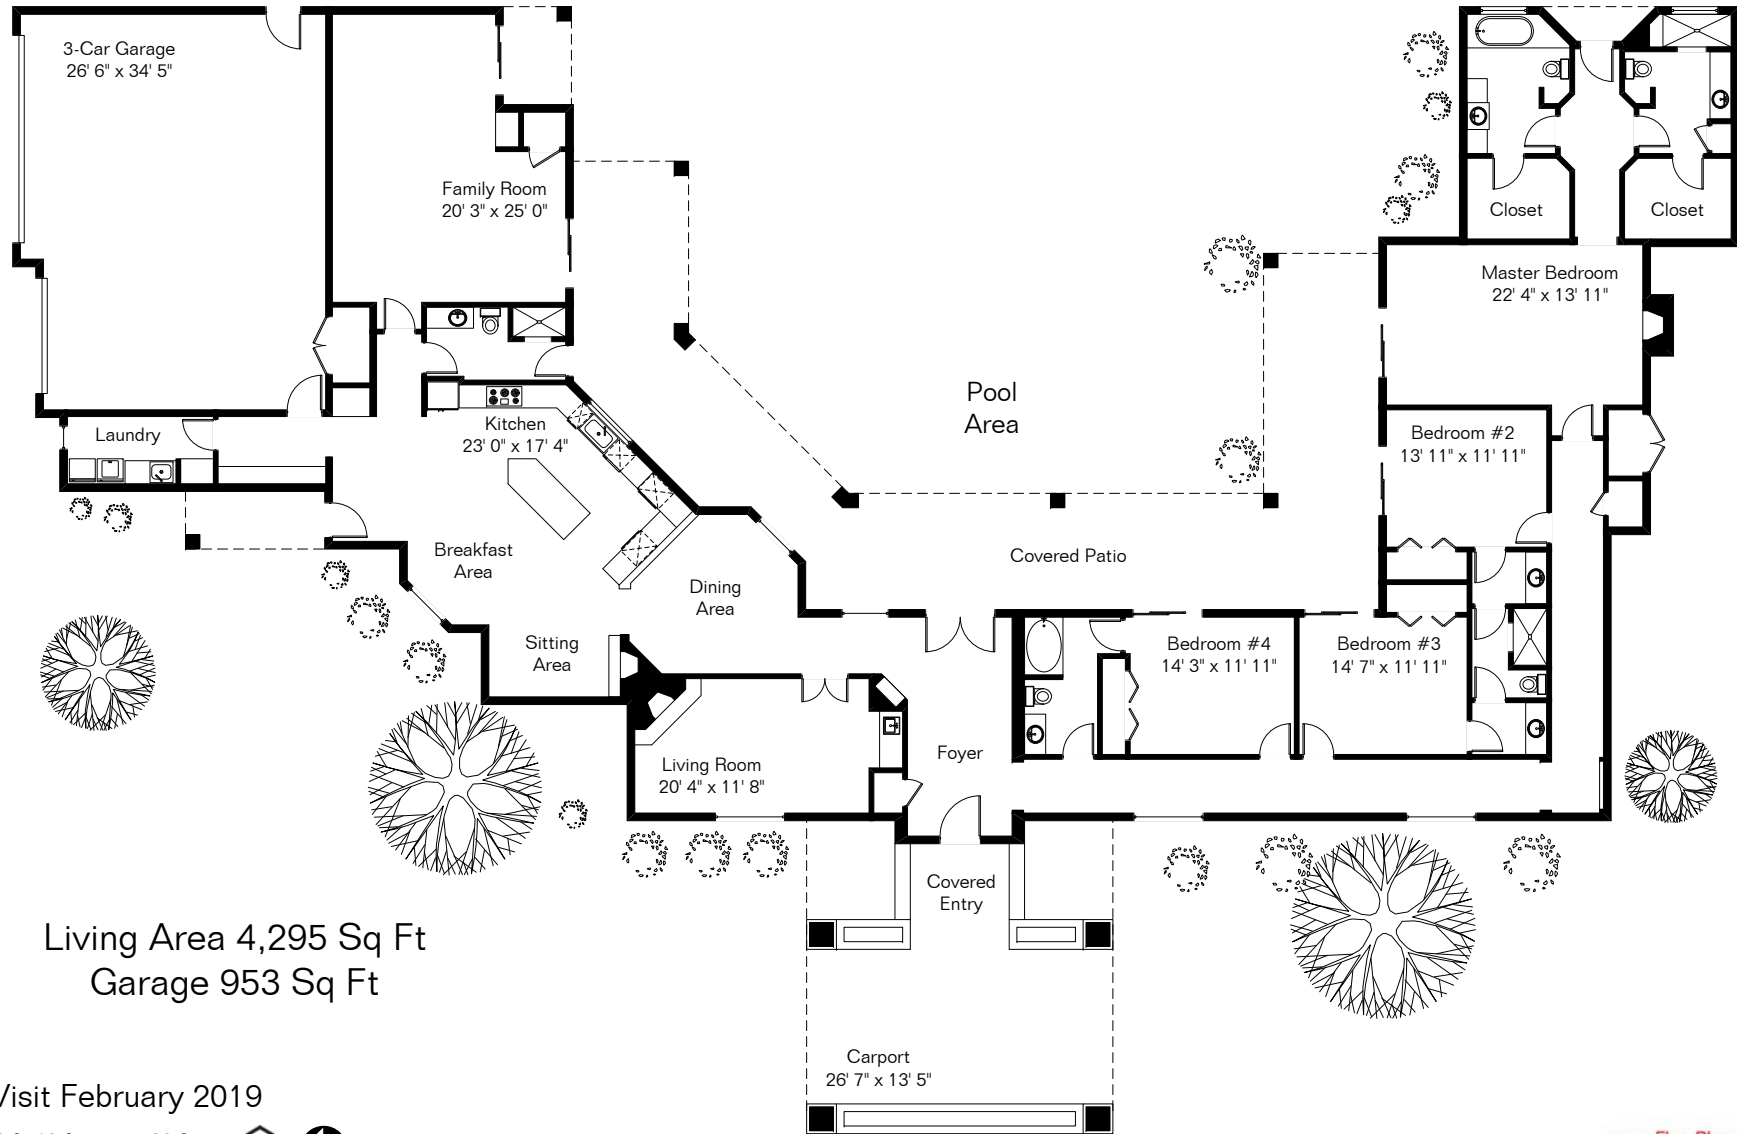

The square footages and room size information are deemed to be reliable but are not guaranteed and should be independently verified.

5130 E Camino Francisco Soza

Living Area 4,295 Sq Ft
Garage 953 Sq Ft

Site Visit February 2019

Copyright 2019 Floor Plans First! LLC
All Rights Reserved.

www.FloorPlansFirst.com

Toll Free (877) 887-1500
Voice (520) 881-1500

Floor Plans First!
See the Floor Plan First!